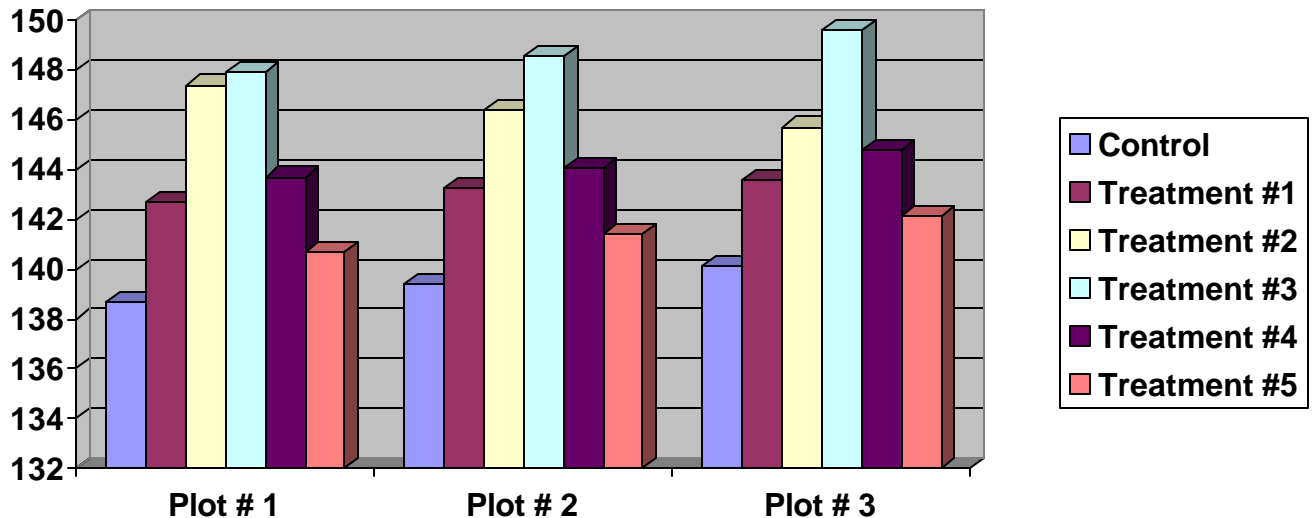

CORN TEST 114

Treatment # 1 GS 48 @ 3/4 oz per 50 lbs of seed (applied on the seed)
This treatment also resulted in a germination increase of 4%.

Treatment # 2 1 pt/acre Sul 15 Plus & 4 oz/acre GS 48 @ 3 leaf stage

Treatment # 3 GS 48 @ 3/4 oz per 50 lbs of seed (applied on the seed)
1 pt/acre Sul 15 Plus & 4 oz/acre GS 48 @ 4 leaf stage

Treatment # 4 4 oz/acre GS 48 @ 3 leaf stage

Treatment # 5 1 pt/acre Sul 15 Plus @ 3 leaf stage

The best yield was treatment # 3 for an average yield increase of 9.3 bu/acre for a cost of \$9.00 an acre. At \$2.10 bu corn, this is a return of \$19.53 an acre.