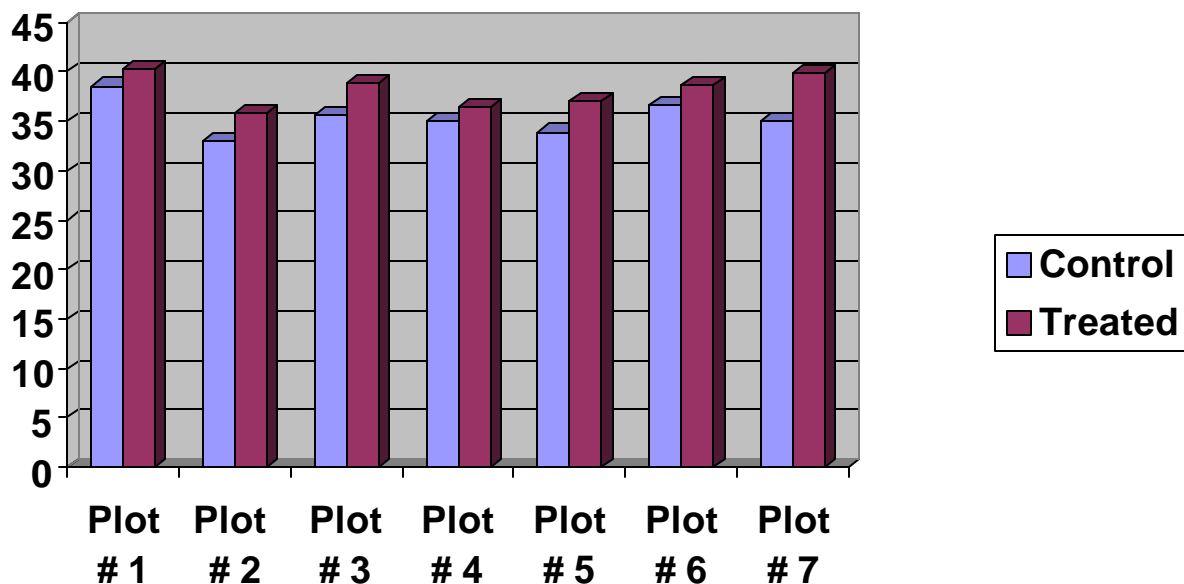

SOYBEAN TEST # 103

Treatment : Sul 15 Plus was applied at 1 pt/acre with post emergent herbicide.

These tests represent an average yield increase of 2.77 bu/acre for an input of \$3.50 per acre. At \$4.50/bu soybeans, this represents a return of \$12.47 per acre.